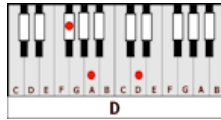

## GUITAR / KEYBOARD CHORDS:

**Am7** = xo2o1o

**Em7** = o2000o

**D** = xxo232

**Cadd9** = x32o3o

**G** = 320003

**Fmaj7** = xx321o

**C** = x32o1o

**INTRO:** Am7 Em7 D Cadd9 G D Cadd9 X2

Cadd9 Cadd9 Am7 G  
(Add drums)

Am7 Em7 D Cadd9 G D Cadd9 X2

Am7 Em7 D Cadd9  
Standing in line marking time waiting for the welfare dime  
G D Cadd9  
'Cause they can't buy a job  
Am7 Em7 D Cadd9  
The man in the silk suit hurries by as he catches the poor old ladies' eyes  
G D Cadd9  
Just for fun he says "get a job"