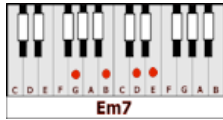

## GUITAR / KEYBOARD CHORDS:

**Am7** = xo2o1o

**Em7** = o2000o

**D** = xxo232

**Cadd9** = x32o3o

**G** = 320003

**Fmaj7** = xx321o

**C** = x32o1o