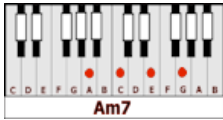

## GUITAR / KEYBOARD CHORDS:

**Am7** = xo2o1o

**Em7** = o2000o

**D** = xxo232

**Cadd9** = x32o3o

**G** = 320003

**Fmaj7** = xx321o

**C** = x32o1o